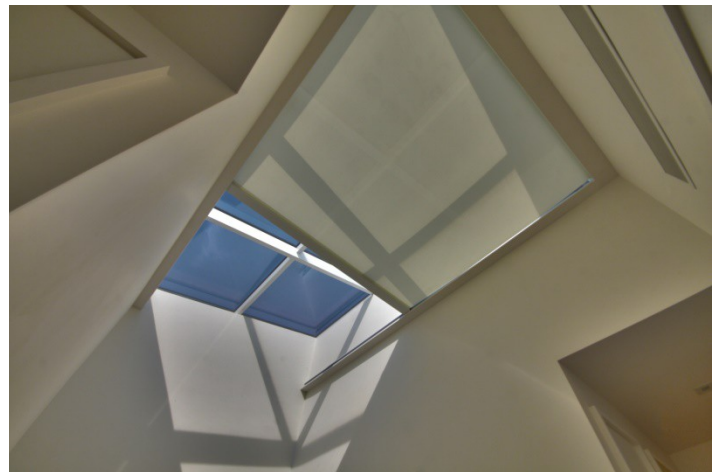

Motorized Skylight Shades Commercial and Residential Applications

Commercial Space

Motorized skylight shades are the ultimate in convenience and are perfect for hard-to-reach windows in commercial settings. Today's technology allows you to open and close your shades with the push of a button or with a tap of your phone or smart device. These remote controlled shades offer flexibility in filtering sunlight—whether using translucent, opaque or blackout fabrics.

Residential Space

Motorized skylight shades add elegance and convenience in residential settings. Motorized window shades are used to control natural light easily, naturally cool interior space, and protect it from the harsh sunlight with the click of a button.

Convenience: Homeowners can easily dim all the blinds in one room at once with a remote device.

Comfort: Prevent the harsh glare of natural sunlight from disrupting daily activities.

Privacy: Blackout shades for skylights control and block out sunlight in bedroom or theatre room settings.